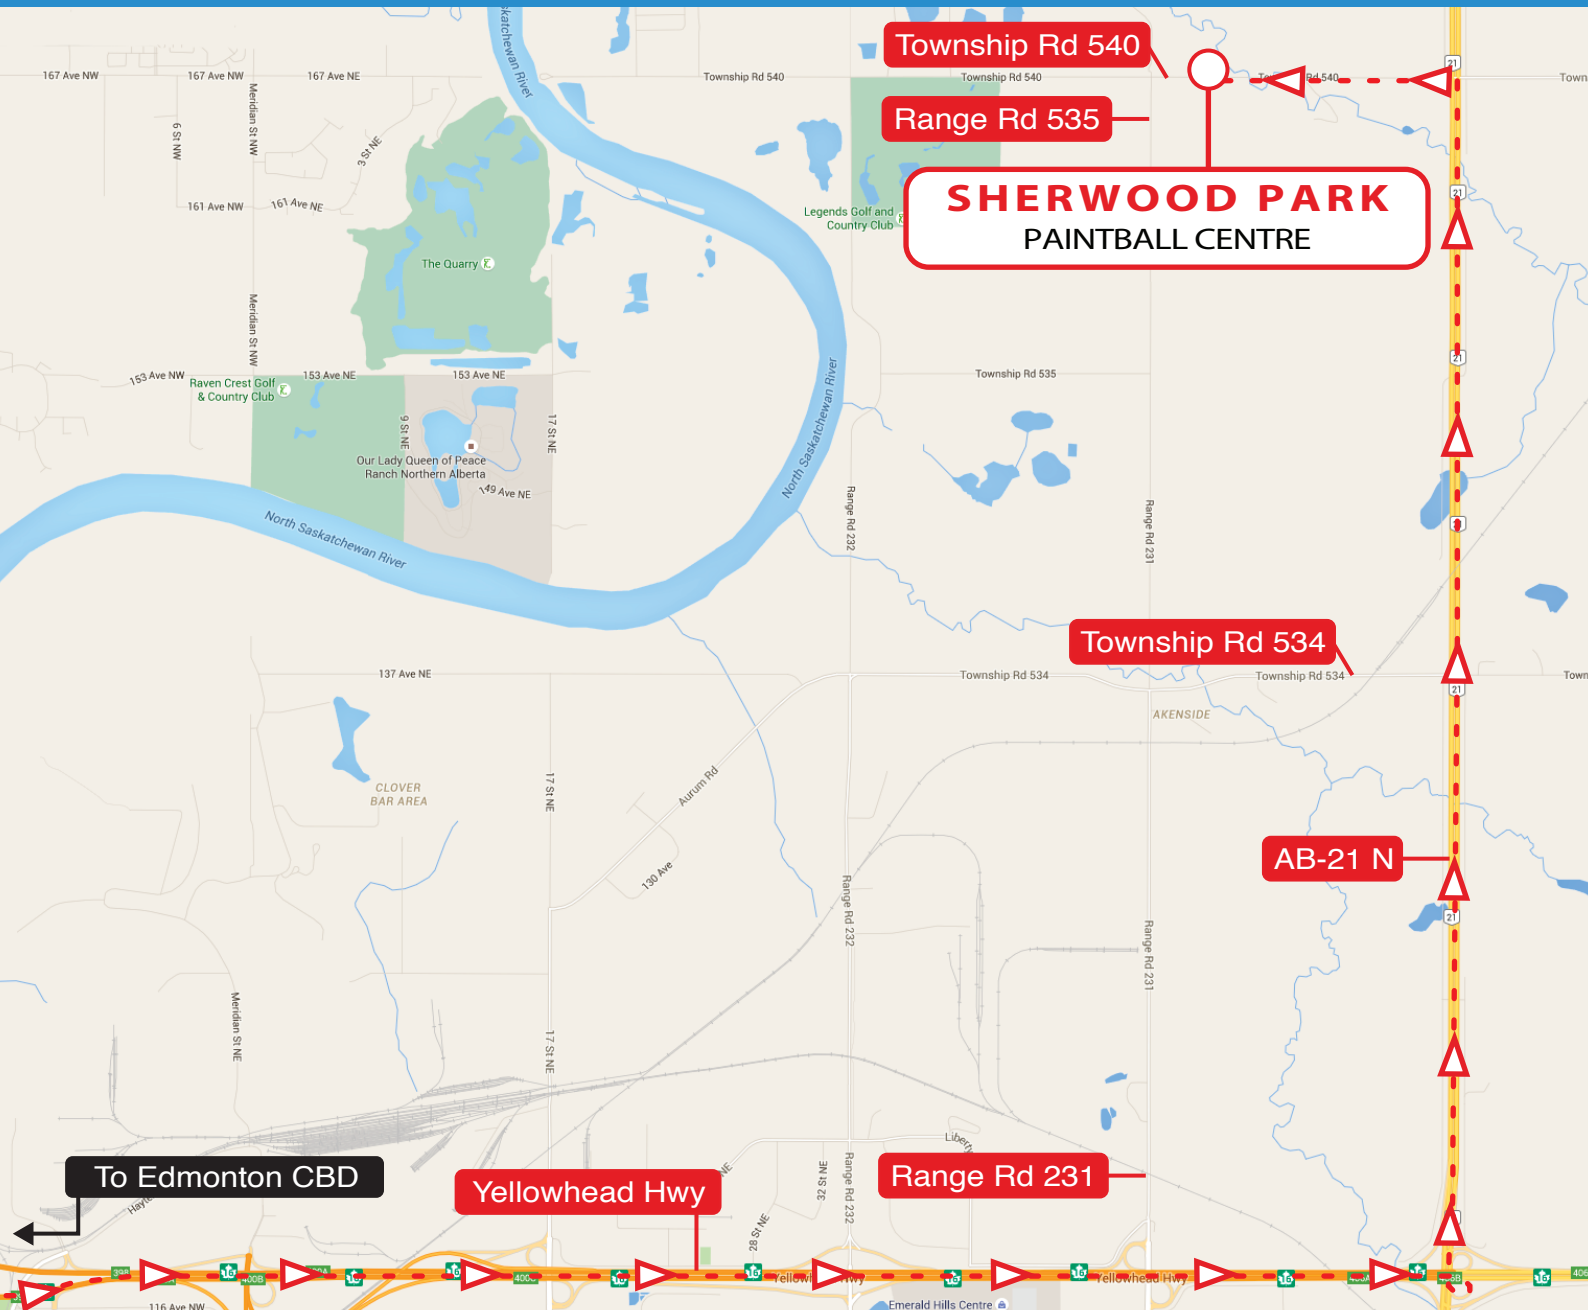

ESTIMATED DRIVE TIME: 25 mins from Edmonton CBD

PAINTBALL CENTRE ADDRESS: 23066 Township Rd 540, Fort Saskatchewan, AB T8L 4A2

PLEASE NOTE: Parking is limited. Car-pool where possible.

Please allow ample time to get to the centre for a **9am prompt arrival**.
Late arrival may result in reduced game time.

BY CAR FROM EDMONTON CBD

1. Head north on 100 St towards 102a Ave NW.
2. Turn right onto 103a Ave NW.
3. Turn left onto 97 St NW.
4. Take the AB-16 E/Trans Canada Highway/Yellowhead Trail ramp.
5. Merge onto Yellowhead Highway E/ Yellowhead Trail.
6. Continue to follow Yellowhead Highway E.
7. Merge onto AB-21 N.
8. Turn left onto Township Rd 540. Paintball centre will be on the right.

? **LOST?** Call us for directions
1-800-979-5769